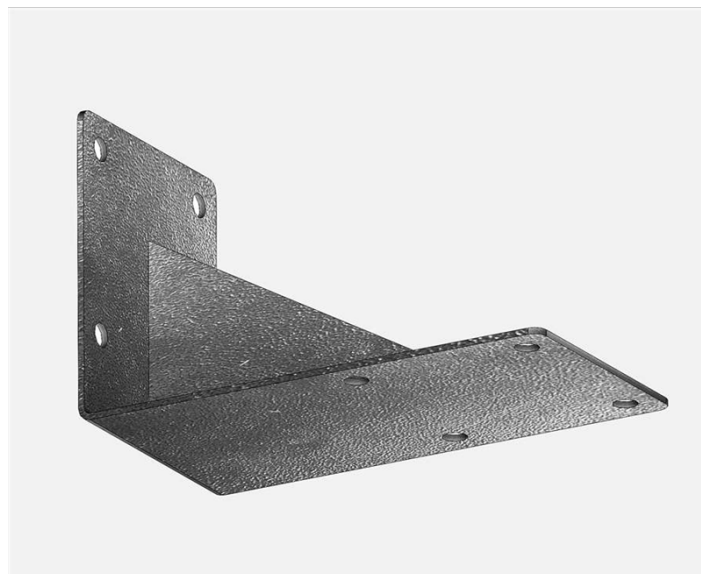

## WALL BRACKET FOR ONE RAIL

FF FF3213V

### Principales caractéristiques

WALL BRACKET FOR ONE RAIL. (Ref : FF FF3213V)

Wall bracket for one rail

Clamps FF3601 not included and have to be ordered separately. Hardware to install the bracket to the wall is not included. Maximum load depends on mounting conditions.