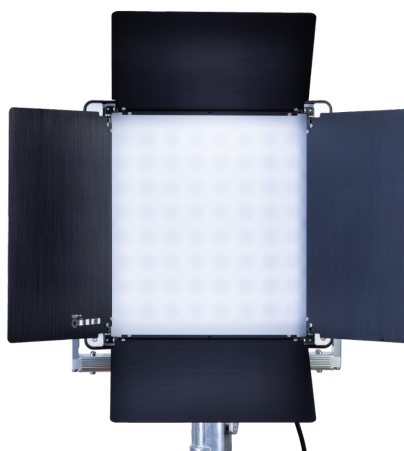

Volets Vortex4

CS CSV4BARNDOOR

Principales caractéristiques

Volet Creamsource Vortex4 . (Ref : CS CSV-4-BARNDOOR)

The Vortex4 Barn Door system is an all-new design optimised to limit light spill. This Creamsource accessory slides into the accessory rail of the Vortex4 and works in conjunction with the Diffuser accessory. The Barn doors have 4 aluminium flags that control light and concentrate the beam angle of the Vortex4.