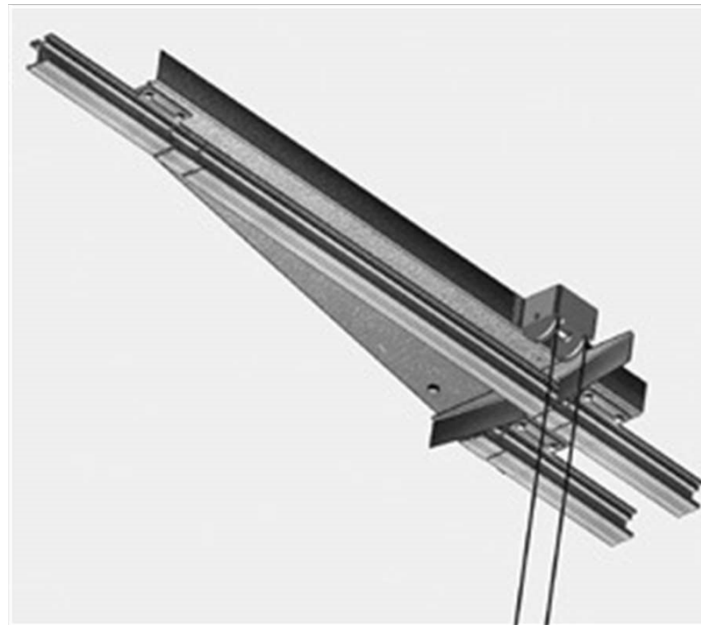

SWITCH 2/1 RAIL 50 DX

FF FF3757

Principales caractéristiques

SWITCH 2/1 RAIL 50 DX. (Ref : FF FF3757)

Switch 2/1 rail 50 DX

Switch for single cyclorama Rail Type 50 to connect parking rails or feeding rails to the main curtain rail. Closed loop curtain systems require switches for inserting or removing curtains for maintenance. (to order the left version use code FF3757SX).