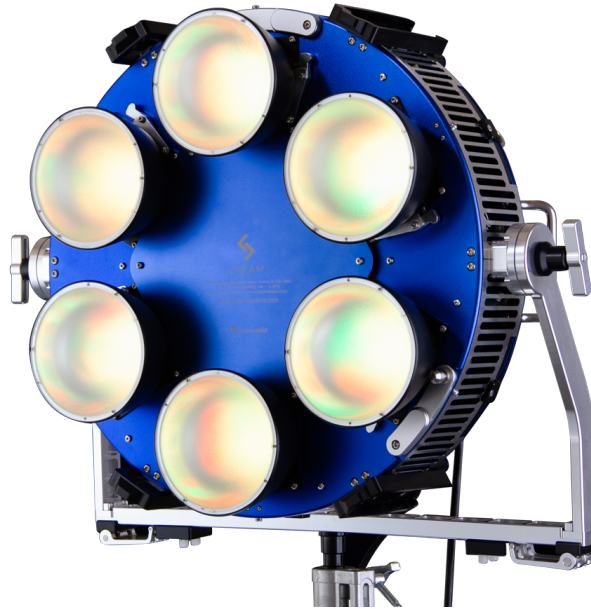

## SPACE X 1200W RBGAW

CS KCSX1200C

### Principales caractéristiques

Creamsource SpaceX 1200W couleur, lyre inclus. (Réf : CS K-CSX-1200-C)

Elegant form factor and supreme build quality

On-board control keypad and OLED display

Accepts industry standard diffusion skirts.

Standard Lumen Radio or optional ShowDMX Wireless DMX inside

DMX via standard 5-pin XLR connectors

Sync Input for Triggering and Syncing to Camera Shutter

1200W of LED power providing the equivalent output to a 5K Tungsten

**Spécifications techniques****Valeur de la spécification**

Capteur LED

RGBAW

Puissance

1 200W

Plage CCT

2 200 K - 15 000 K

IRC