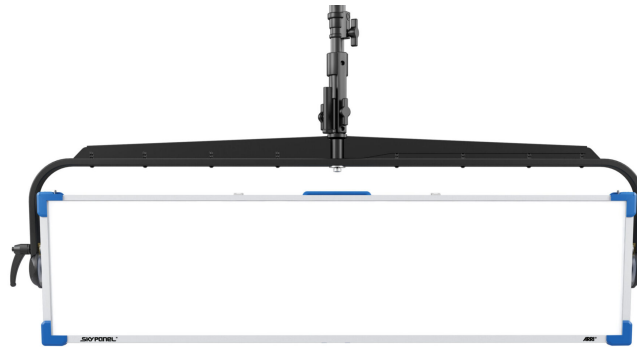

SkyPanel S120C. Lyre man. Bleu Argent.

AR L0.0012954

Principales caractéristiques

SkyPanel. S120C. Lyre manuelle. Couleur Bleu Argent. Cable alim Schuko. (Réf : AR L0.0012954)

SkyPanel is a compact, ultra-bright and high-quality LED soft light that sets a new standard for the industry. With a design focused on form, color, beam field and output, SkyPanel represents the culmination of more than a decade of research and development of LED technology at ARRI.

SkyPanel is available in several sizes: the S30, S60, S120, and S360. The S60 is a mid-range model, featuring a light aperture of 645 x 300 mm and accommodating the vast majority of applications. The S120 is twice as long as the S60, but weighs nearly the same. Its larger light aperture makes a great soft light even better. The S30 is a smaller, more portable version; half the length of the S60, it is perfect for on-the-go mobile applications. The S360 is the largest and brightest SkyPanel with four times the output of the S60 and almost six times the aperture size.

The S360 is perfect for lighting large areas with tuneable, soft light. S30 and S60 models are available in fully color tuneable and remote phosphor versions.

Incorporating features of ARRI's successful L-Series LED Fresnels, SkyPanel is one of the most versatile soft lights on the market, as well as one of the brightest. Like the L-

Unlike other tuneable fixtures, SkyPanel makes no sacrifice when it comes to light output. SkyPanel puts out a tremendous amount of light, in a soft and uniform beam field. The S360-C is twice as bright as a 4 kW tungsten soft light or three times as bright as a 12 kW tungsten space light. At the same time, the lamphead is able to perform beautifully at lower light levels. This range of illumination and color gives users an unprecedented amount of control.