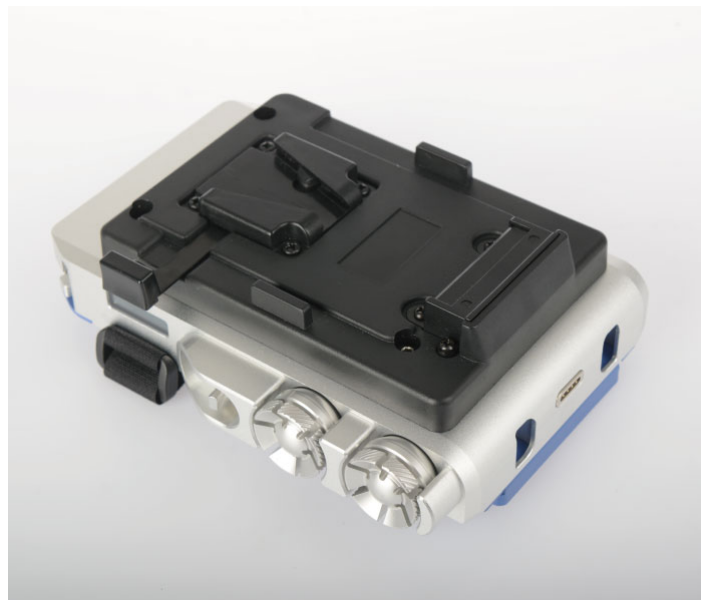

Precision ballast 200W ProFlex LED sheet(V-mount)

PF PDMH20BIV

Principales caractéristiques

Precision ballast for 200W ProFlex LED sheet V-mount. (Ref : PF PDMH20BIV.)