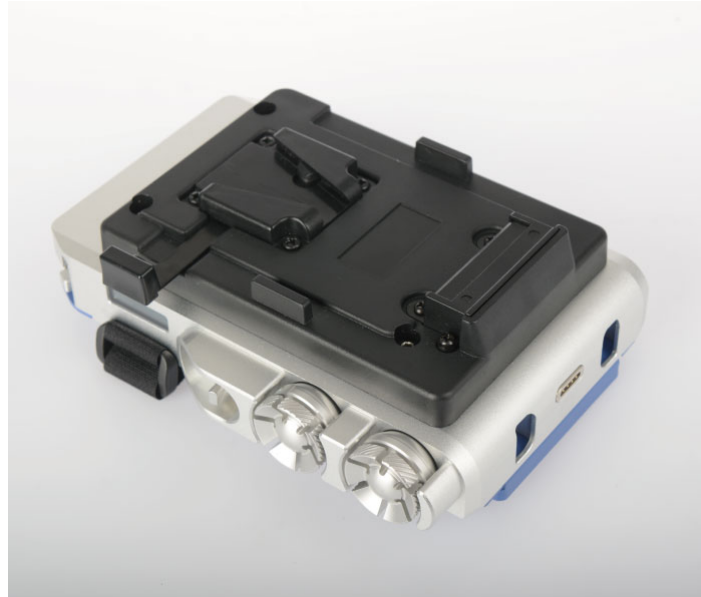

## Precision ballast 200W ProFlex LED sheet(G-mount)

PF PDMH20BIG

### Principales caractéristiques

Precision ballast for 200W ProFlex LED sheet G-mount. (Ref : PF PDMH20BIG.)