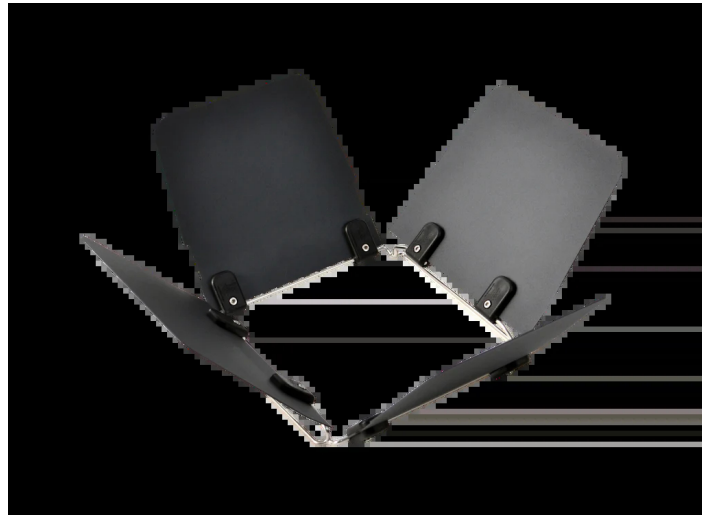

Volets - Micro

CS CSUBARNDOOR

Principales caractéristiques

Volets pour Creamsource Micro. (Réf : CS CSU-BARNDOOR)

The Micro Barndoor system is a welded stainless steel frame with a high quality Aluminium flag set that drop in to one of the two filter slots in the Micro.