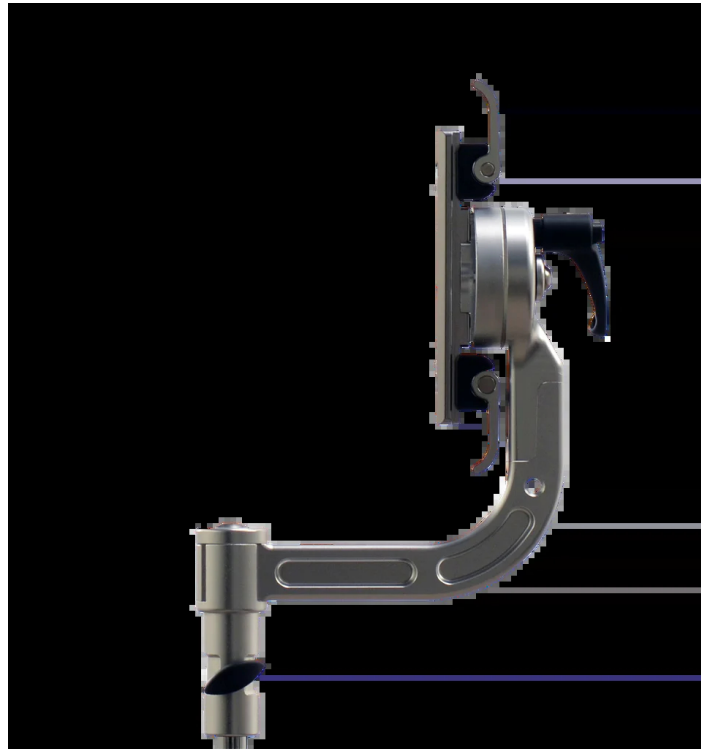

Micro - Lyre

CS CSUYOKE

Principales caractéristiques

Creamsource Micro Yoke. (Réf : CS CSU-YOKE)

The Micro Yoke is a unique design. It's safe to say that is the only Yoke that looks like this, Sleek functional and super tough. The one sided mounting point with a sliding nato rail makes the Micro Yoke easy to mount for a basic light stand or complex car rigging. The Micro Yoke has been know to cause insecurity in other Yoke