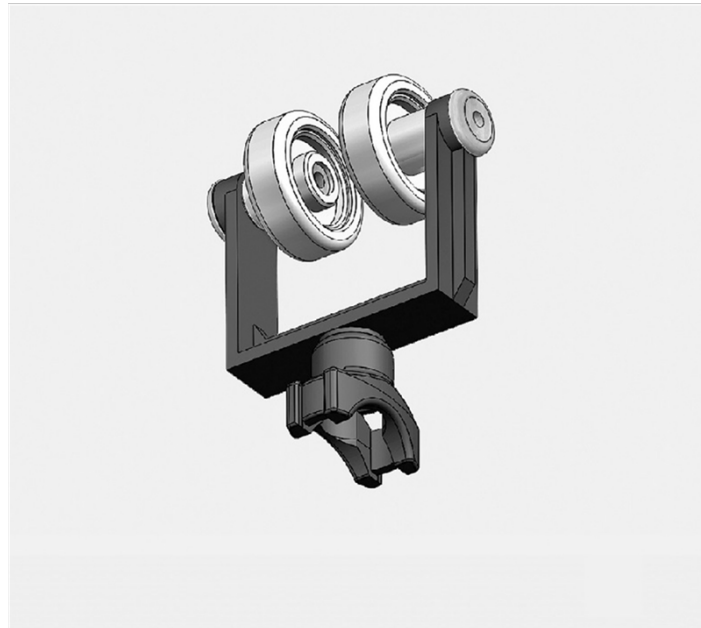

## KIT OF 5 LIGHT WEIGHT CABLE CARRIAGES

FF FF3226C

### Principales caractéristiques

KIT OF 5 LIGHT WEIGHT CABLE CARRIAGES WITH BEARING. (Ref : FF FF3226C)