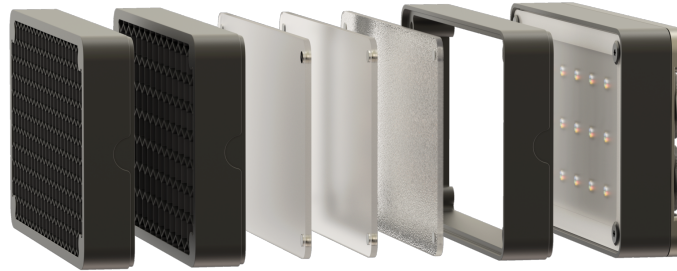

## KELVIN Honeycomb Grid 40 - PLAY series

KV KPLAYGRID40

### Principales caractéristiques

Kelvin Honeycomb Grid 40 pour serie Kelvin Play. - Reference : KV KPLAYGRID40 -

Narrow the light beam, control spill and enhance depth.

Focused light allows for dispersing light in a directional beam and hardens shadows. In general, it adds drama and depth to your image.

The Kelvin Play Honeycomb Grid 40 narrows the light beam to 40 degrees, hardening the light to create a spotlight effect. Perfect when you want to give direction, prevent light spill or add shadows to your story.

Key features:

Focused directional light

40 degree light beam spread

Magnetic mounting

**Spécifications techniques****Valeur de la spécification**

Poids

0.041 kg

Dimensions