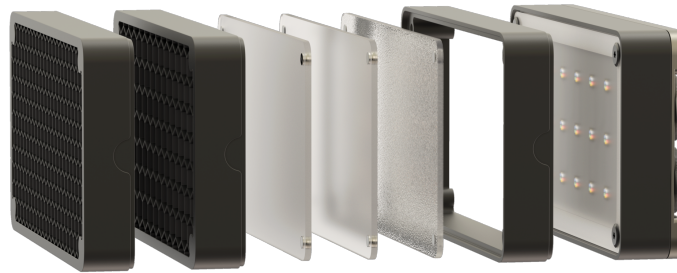

KELVIN Honeycomb Grid 60 - PLAY series

KV KPLAYGRID60

Principales caractéristiques

Kelvin Honeycomb Grid 60 pour serie Kelvin Play. - Reference : KV KPLAYGRID60 -

Narrow the light beam, control spill and enhance depth.

Focused light allows for dispersing light in a directional beam and hardens shadows. In general, it adds drama and depth to your image.

The Kelvin Play Honeycomb Grid 60 narrows the light beam to 60 degrees, hardening the light to create a spotlight effect. Perfect when you want to give direction, prevent light spill or add shadows to your story.

Key features:

Focused directional light

60 degree light beam spread

Magnetic mounting

Spécifications techniques**Valeur de la spécification**

Poids

0.041 kg

Dimensions