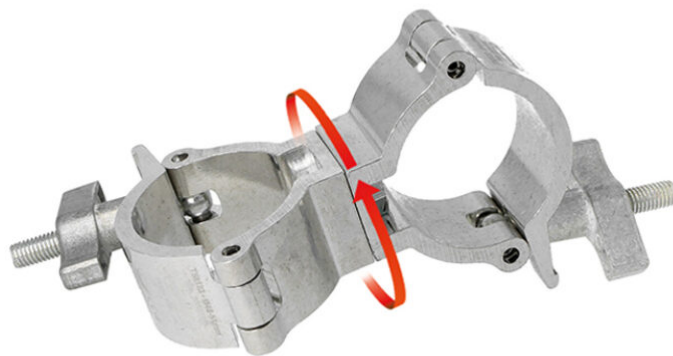

Double Collier orientable SWL 75kg

DO DT58123

Principales caractéristiques

Double Collier orientable SWL 75kg . (Ref : DO D/T58123)

Super Lightweight Swivel Coupler

A pair of high tensile extruded aluminium clamps back to back and designed to swivel 360°, that are suitable for 48mm to 51mm diameter tubes and are 30mm wide. Ideal for trussing as it will not damage the cords. Available in polished silver or powder coated black.