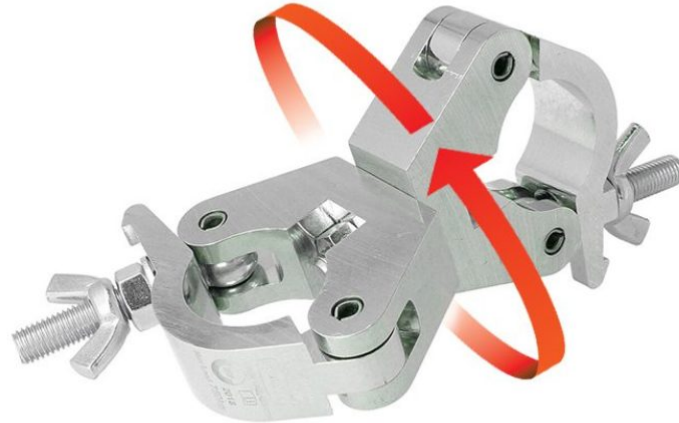

## Double Collier orientable SWL 750kg

DO DT58030

### Principales caractéristiques

Double Collier orientable SWL 750kg . (Ref : DO D/T58030)

Slimline Doughty Swivel Coupler

A pair of high tensile extruded slimline aluminium clamps back to back and designed to swivel 360°, that are suitable for 48mm to 51mm (1.89" - 2.01") diameter tubes and are 30mm (1.18") wide. Ideal for trussing as it will not damage the cords. Available in polished silver or powder coated black.