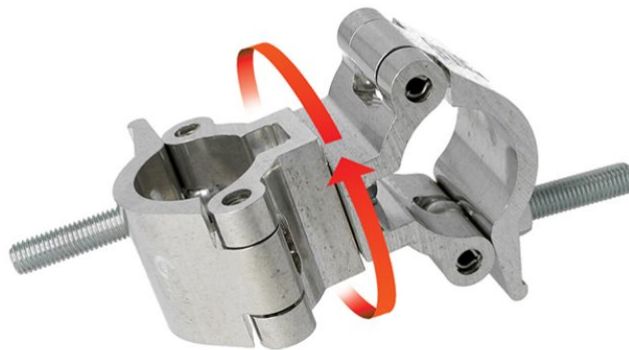

Double Collier orientable 360 degrés LIGHTWEIGHT SWL 500 kg

DO DT58120

Principales caractéristiques

Double Collier orientable 360 degrés LIGHTWEIGHT SWL 500 kg . (Ref : DO D/T58120)

Lightweight Swivel Coupler

A pair of high tensile extruded slimline aluminium clamps back to back and designed to swivel 360°, that are suitable for 48mm to 51mm diameter tubes and are 50mm wide. Ideal for trussing as it will not damage the cords. Available in polished silver or powder coated black.