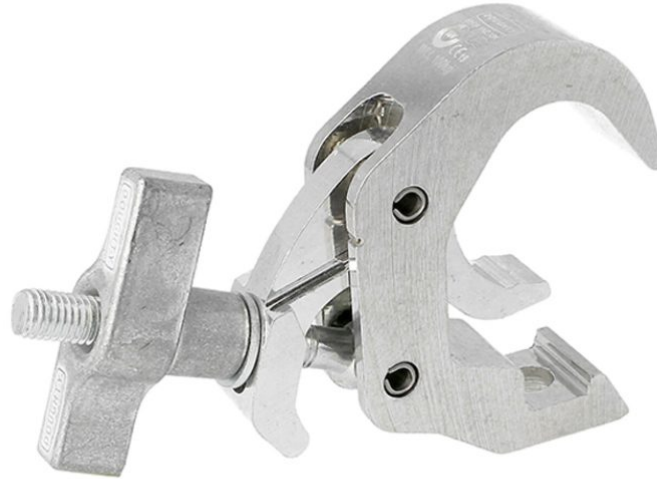

Crochet Basic Slimline 3cm noir

DO DT58300

Principales caractéristiques

Crochet Basic Slimline 3cm noir . (Ref : DO D/T58300)

Slimline Quick Trigger Clamp

A high tensile extruded aluminium quick trigger clamp that is suitable for 38mm to 51mm diameter tubes. It has a WLL of 100Kg and is 30mm wide. Slotted to hold captive an M10 or M12 nut or bolt head. Ideal for hanging large moving heads on trussing as it will not damage the cords. Available in polished silver or powder coated black.