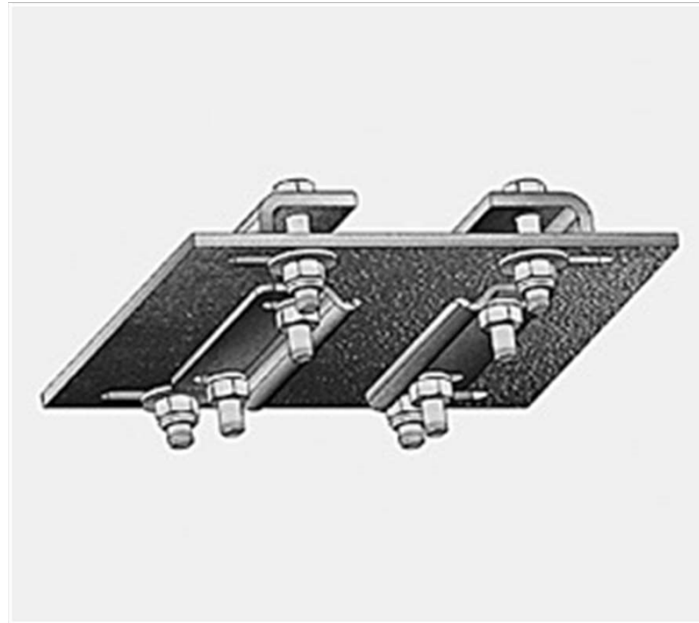

BRACKET TO FIX RAIL TO I BEAM 120/240

FF FF3674

Principales caractéristiques

BRACKET TO FIX RAIL TO I BEAM 120/240. (Ref : FF FF3674)

lat Adapter Bracket for IFF rail systems to « I » beams

Bracket to mount IFF rails to steel beams from IPE 120 to IPE 240.