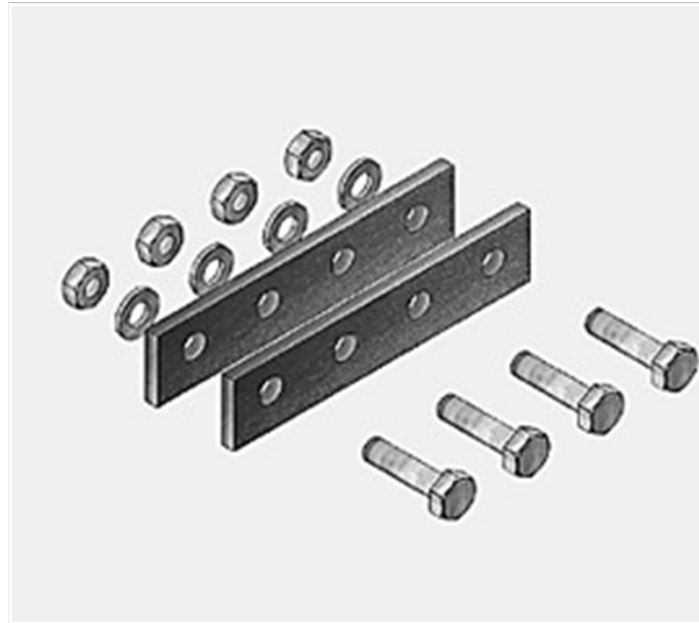

ALIGNMENT CONNECTOR F/RAILS H80

FF FF3670

Principales caractéristiques

ALIGNMENT CONNECTOR F/RAILS H80. (Ref : FF FF3670)

Alignment connector

Two steel plates to connect rails end to end. Hardware included. Not suitable for moving rails.