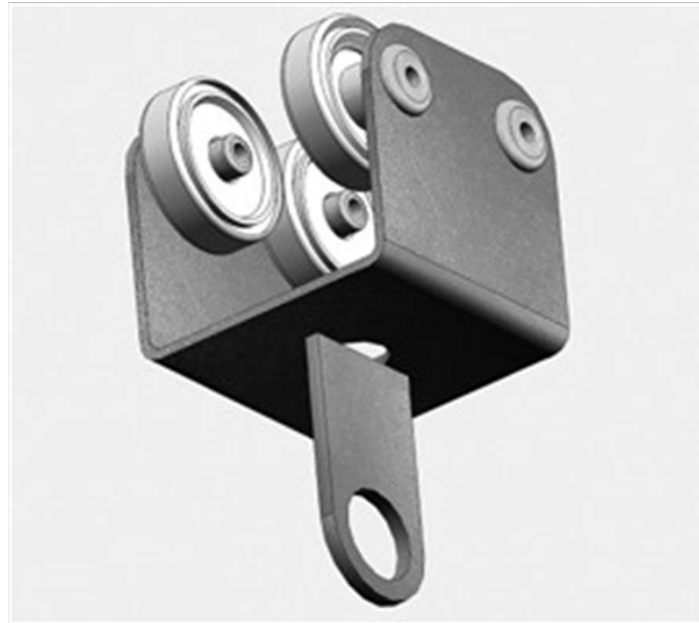

4 WHEELED CURTAIN CARRIAGE

FF FF3723C

Principales caractéristiques

4 WHEELED CURTAIN CARRIAGE. (Ref : FF FF3723C)

Curtain carriage

Steel carriages with ball bearings for curtains over 9 m (29 ft) height. Recommended distance between carriages for ideal curtain support: 25-30 cm.