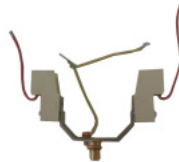

27156 REDHEAD 1000 W complete with 28021+28022+28019 120V
 27158 REDHEAD 1000 W with 28122+28022 only 230V

5140/1

5140/2 COMPLETE FOCUS CONTROL ASSEMBLY

5140/3 GUIDE RAIL ASSEMBLY

3130/1 FOCUS KNOB PACKAGE OF 3 PIECES

3140/32 CARRIAGE 1000 W VERSION

3140/33 LAMP SOCKETS PACKAGE OF 2 PIECES

3140/63 CARRIAGE LAMP SOCKET ASSEMBLY FOR 1000 W VERSION

5140/36 CERAMIC TERMINAL BLOCK E72 PACKAGE OF 5 PIECES

3140/4 MIRROR

3140/10 CABLE CLAMP PACKAGE OF 5 PIECES

153/2 SWITCH 125V - 20A / 250V - 10A

5660/5 IN LINE SWITCH HOUSING BASE PLUS COVER

3140/64 INPUT CABLE ASSEMBLY 230V

3142/34 INPUT CABLE ASSEMBLY 120V

871/1 STIRRUP SOCKET KNOB PACKAGE OF 3 PIECES

870/2 STIRRUP LOCKOFF KNOB PACKAGE OF 5 PIECES