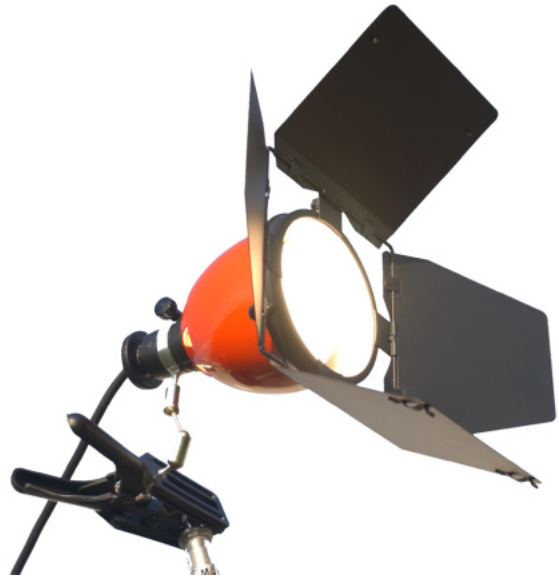

- 21010 Pinza 500W .230V
- 21010N Pinza 500W .230V . Black

Accessories

- 28022 4 LEAF BARNDOOR
- 28120 28122+28022
- 28122 HEAD MOUNTED ADAPTER FOR BARNDOOR

2380/18 LAMPSOCKET E27
MK3 VERSION

2380/19 LAMPSOCKET
HOUSING FOR
MK2 & MK3 VERSION

2380/4 FLEXIBLE ARM
ASSEMBLY

2380/1 CLAMP

2380/2 CLAMP WITH
FLEXIBLE ARM

153/1 SWITCH 125V -
16A / 250V - 8A

5660/5 IN LINE SWITCH
HOUSING BASE PLUS
COVER

2380/20 CONVERSION KIT TO
MKE VERSION VALID
FOR MK1 & MK2

2380/6 IN LINE SWITCH
CABLE ASSEMBLY
230V

2380/11 IN LINE SWITCH
CABLE ASSEMBLY
120V

N°	QC Pkg.N°	English	Italiano	Deutsch
----	-----------	---------	----------	---------

Spare parts valid for Both 120V & 230V versions