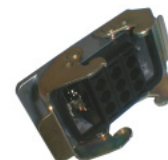

156/1 CERAMIC TERMINAL
BLOCK E82-2 WAY

4010/6 TERMINAL BLOCK
8 -WAY

5360/24 CABLE CLAMP

4005/7 ADJUSTABLE FOOT

4310/20 RUBBER FOOT
PACK OF 4 PIECES

4005/8 HOUSING
CONNECTORS CLIP
PACK OF 3 PIECES

4005/22 HANDLE FOR ORION

4010/7 PANEL CONNECTOR
9PIN MALE ASSEMBLY
ONLY MK1 VERSION

4010/11 COMPARTMENT
CONNECTION
CABLE
ONLY MK1 VERSION

4010/16 SUPPORT PANEL
CONNECTOR 9PIN
MALE ASSEMBLY MK2

4010/14 PANEL CONNECTOR
9PIN ASSEMBLY MK2

4010/13 COMPARTMENT
CONNECTION
CABLE MK2

4010/10 PANEL CONNECTOR
MALE 9PIN MK2

4010/12 IN LINE 9 PIN
SOCKET CONNECTOR
MK2

28013 INPUT CABLE
ASSEMBLY
1X4 UNITS MK2

28014 ADAPTER CABLE
ORION 4
MK1 AND MK2

N°	QC Pkg.N°	English	Italiano	Deutsch
----	-----------	---------	----------	---------

Spare Parts Valid for Both Mk1 and Mk2 Versions

1	4005/180	Wire Guard Assembly	Rete Di Protezione	Schtzgitter
2	4000/165	Colour Frame	Portagelatina	Farbfilter
3	4005/6	Mirror	Specchio	Reflektor
4	4005/5	Mirror Side Panels L & R - Pack of 2 pieces	Fiancate Lucide DX & SX - Conf.da 2	Reflektorseitenwaende
5	210/1	Lampsockets - Pack of 2 pieces	Portalampane - Conf.da 2	Socket - 2er Pack
6	156/1	CeramicTerminal Block E82 - 2way	Morsettiera in steatite E82 - 2Poli	Klemmenleiste E83 3Pole - 230V CE
7	4010/6	Terminal Block 8-way	Morsettiera 8Poli	Klemmenleiste 8Pole
8	5360/24	Cable Clamp	Serracavo	Kabelhalterung
9	4005/7	Adjustable Foot	Piede Regolabile	Verstellbarer Fuss
10	4310/20	Rubber Foot - Pack of 4 pieces	Piedino in Gomma - Conf.da 4	Gummifuss - 4 Stueck
11	4005/8	Housing Connector Clip - Pack of 3 pieces	Molla Aggancio Involucro - Conf.da 3	Gehaeuseverbindungsfeder - 3 Stueck
12	4005/22	Handle for ORION	Maniglia per ORION	Handgriff fur ORION