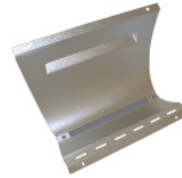

26045 Orion 4 fixed - 230V
26055 Orion 4 hinged - 230V

4005/180 WIRE GUARD
ASSEMBLY - 230V CE

4000/165 COLOUR FRAME

4005/6 MIRROR - 230V CE

4005/5 MIRROR SIDE PANELS
PACK OF 2 PIECES

210/1 LAMPSOCKETS
PACK OF 2 PIECES

156/1 CERAMIC TERMINAL
BLOCK E82-2 WAY

4010/6 TERMINAL BLOCK
8 -WAY

5360/24 CABLE CLAMP

4005/7 ADJUSTABLE FOOT

4310/20 RUBBER FOOT
PACK OF 4 PIECES

4005/8 HOUSING
CONNECTORS CLIP
PACK OF 3 PIECES

4005/22 HANDLE FOR ORION