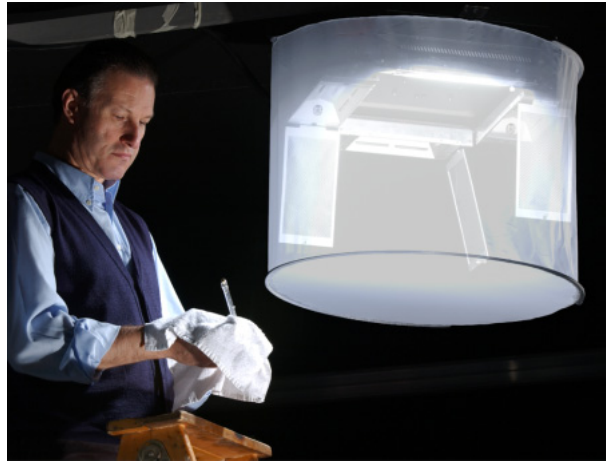

27771 Ghost 5KW, 230V

Accessories

28100 WHITE DIFFUSER CONE (SHOWN IN PHOTOGRAPH)
 28200 BLACK (SPOT) DIFFUSER CONE

5590/179 WIRE GUARD ASSEMBLY

5590/3 MIRROR PLUS MIRROR SIDE PANELS

209/1 LAMPSOCKETS PACK OF 2 PIECES

5590/2 TERMINAL STRIP

156/5 CABLE CLAMP

156/35 RUBBER CABLE SLEEVE - SNR 13/13

5590/4 INPUT CABLE ASSEMBLY 2.5 M

5590/1 SPIGOT ASSEMBLY PLATE

5380/61 EUROSPIGOT 29 MM 5380.170.01.01

5590/5 HOUSING - SUPPORT PLATES R & L PACK OF 2 PIECES